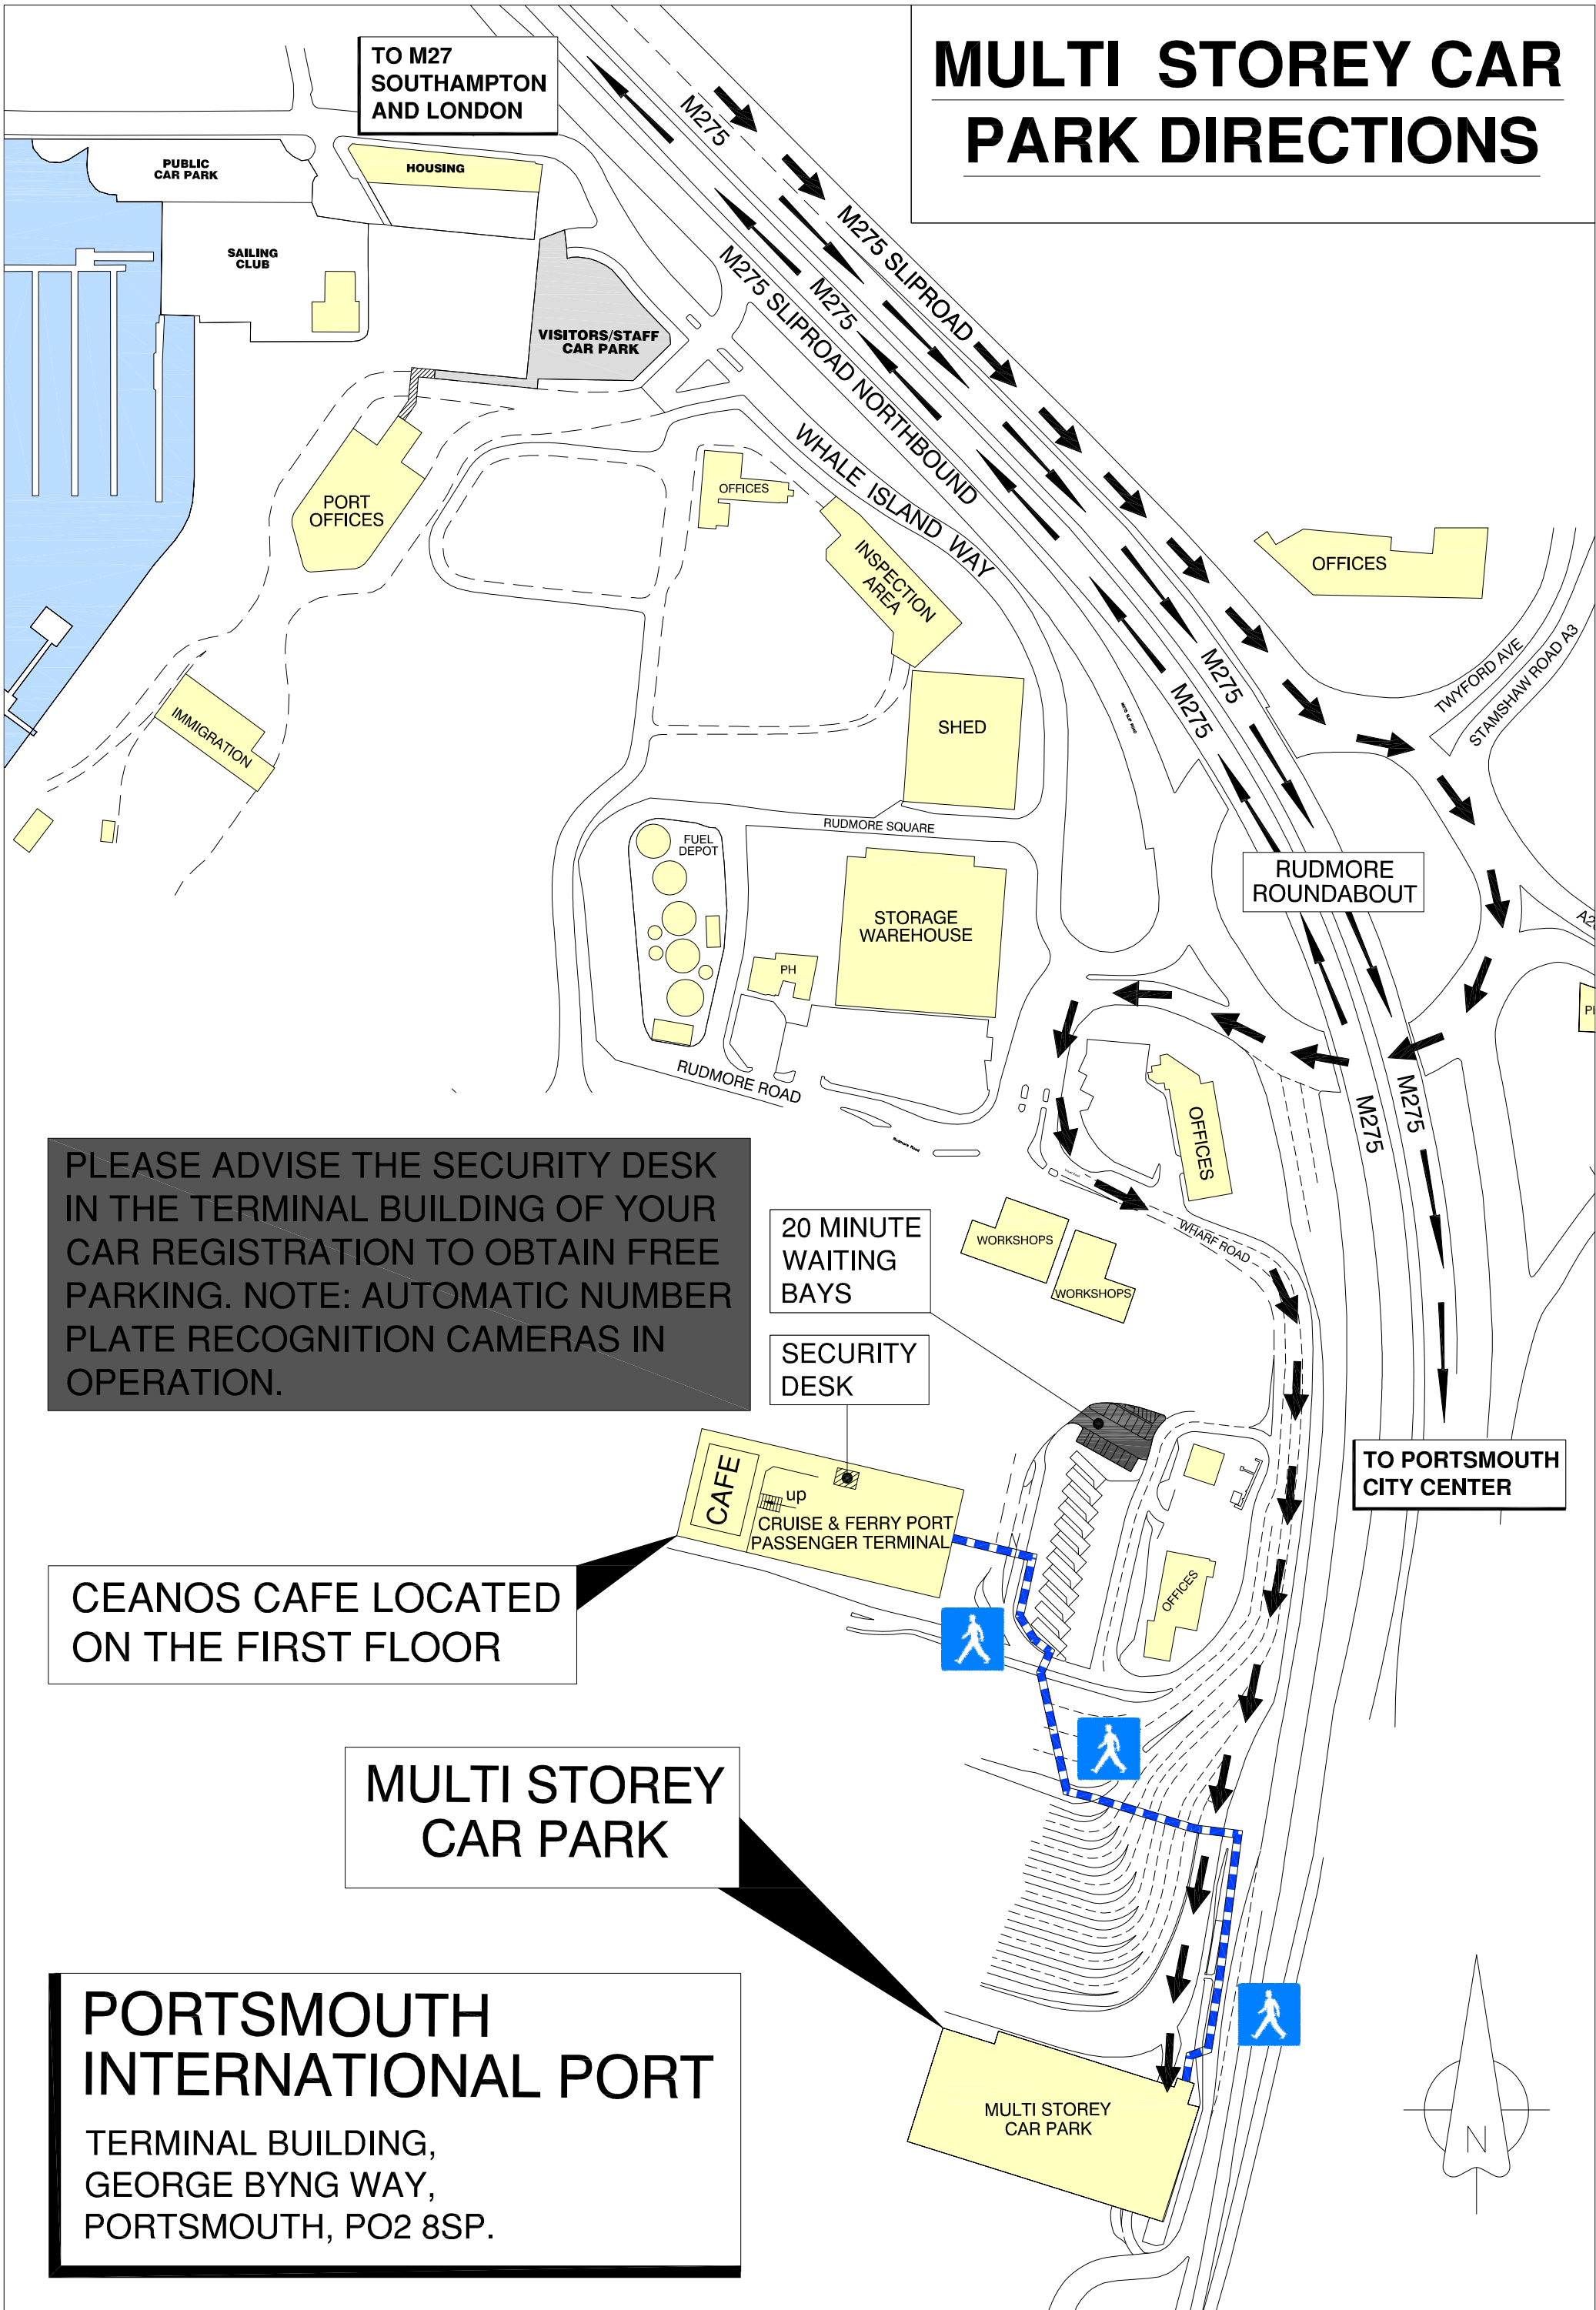

MULTI STOREY CAR PARK DIRECTIONS

TO M27
SOUTHAMPTON
AND LONDON

PUBLIC
CAR PARK

HOUSING

SAILING
CLUB

VISITORS/STAFF
CAR PARK

PORT
OFFICES

OFFICES

INSPECTION
AREA

SHED

OFFICES

IMMIGRATION

WHALE ISLAND WAY

TWYFORD AVE

STAMSHAW ROAD A3

RUDMORE
ROUNDBABOUT

FUEL
DEPOT

RUDMORE SQUARE

STORAGE
WAREHOUSE

PH

RUDMORE ROAD

OFFICES

PLEASE ADVISE THE SECURITY DESK
IN THE TERMINAL BUILDING OF YOUR
CAR REGISTRATION TO OBTAIN FREE
PARKING. NOTE: AUTOMATIC NUMBER
PLATE RECOGNITION CAMERAS IN
OPERATION.

20 MINUTE
WAITING
BAYS

SECURITY
DESK

WORKSHOPS

WORKSHOPS

CAFE

up
CRUISE & FERRY PORT
PASSENGER TERMINAL

TO PORTSMOUTH
CITY CENTER

CEANOS CAFE LOCATED
ON THE FIRST FLOOR